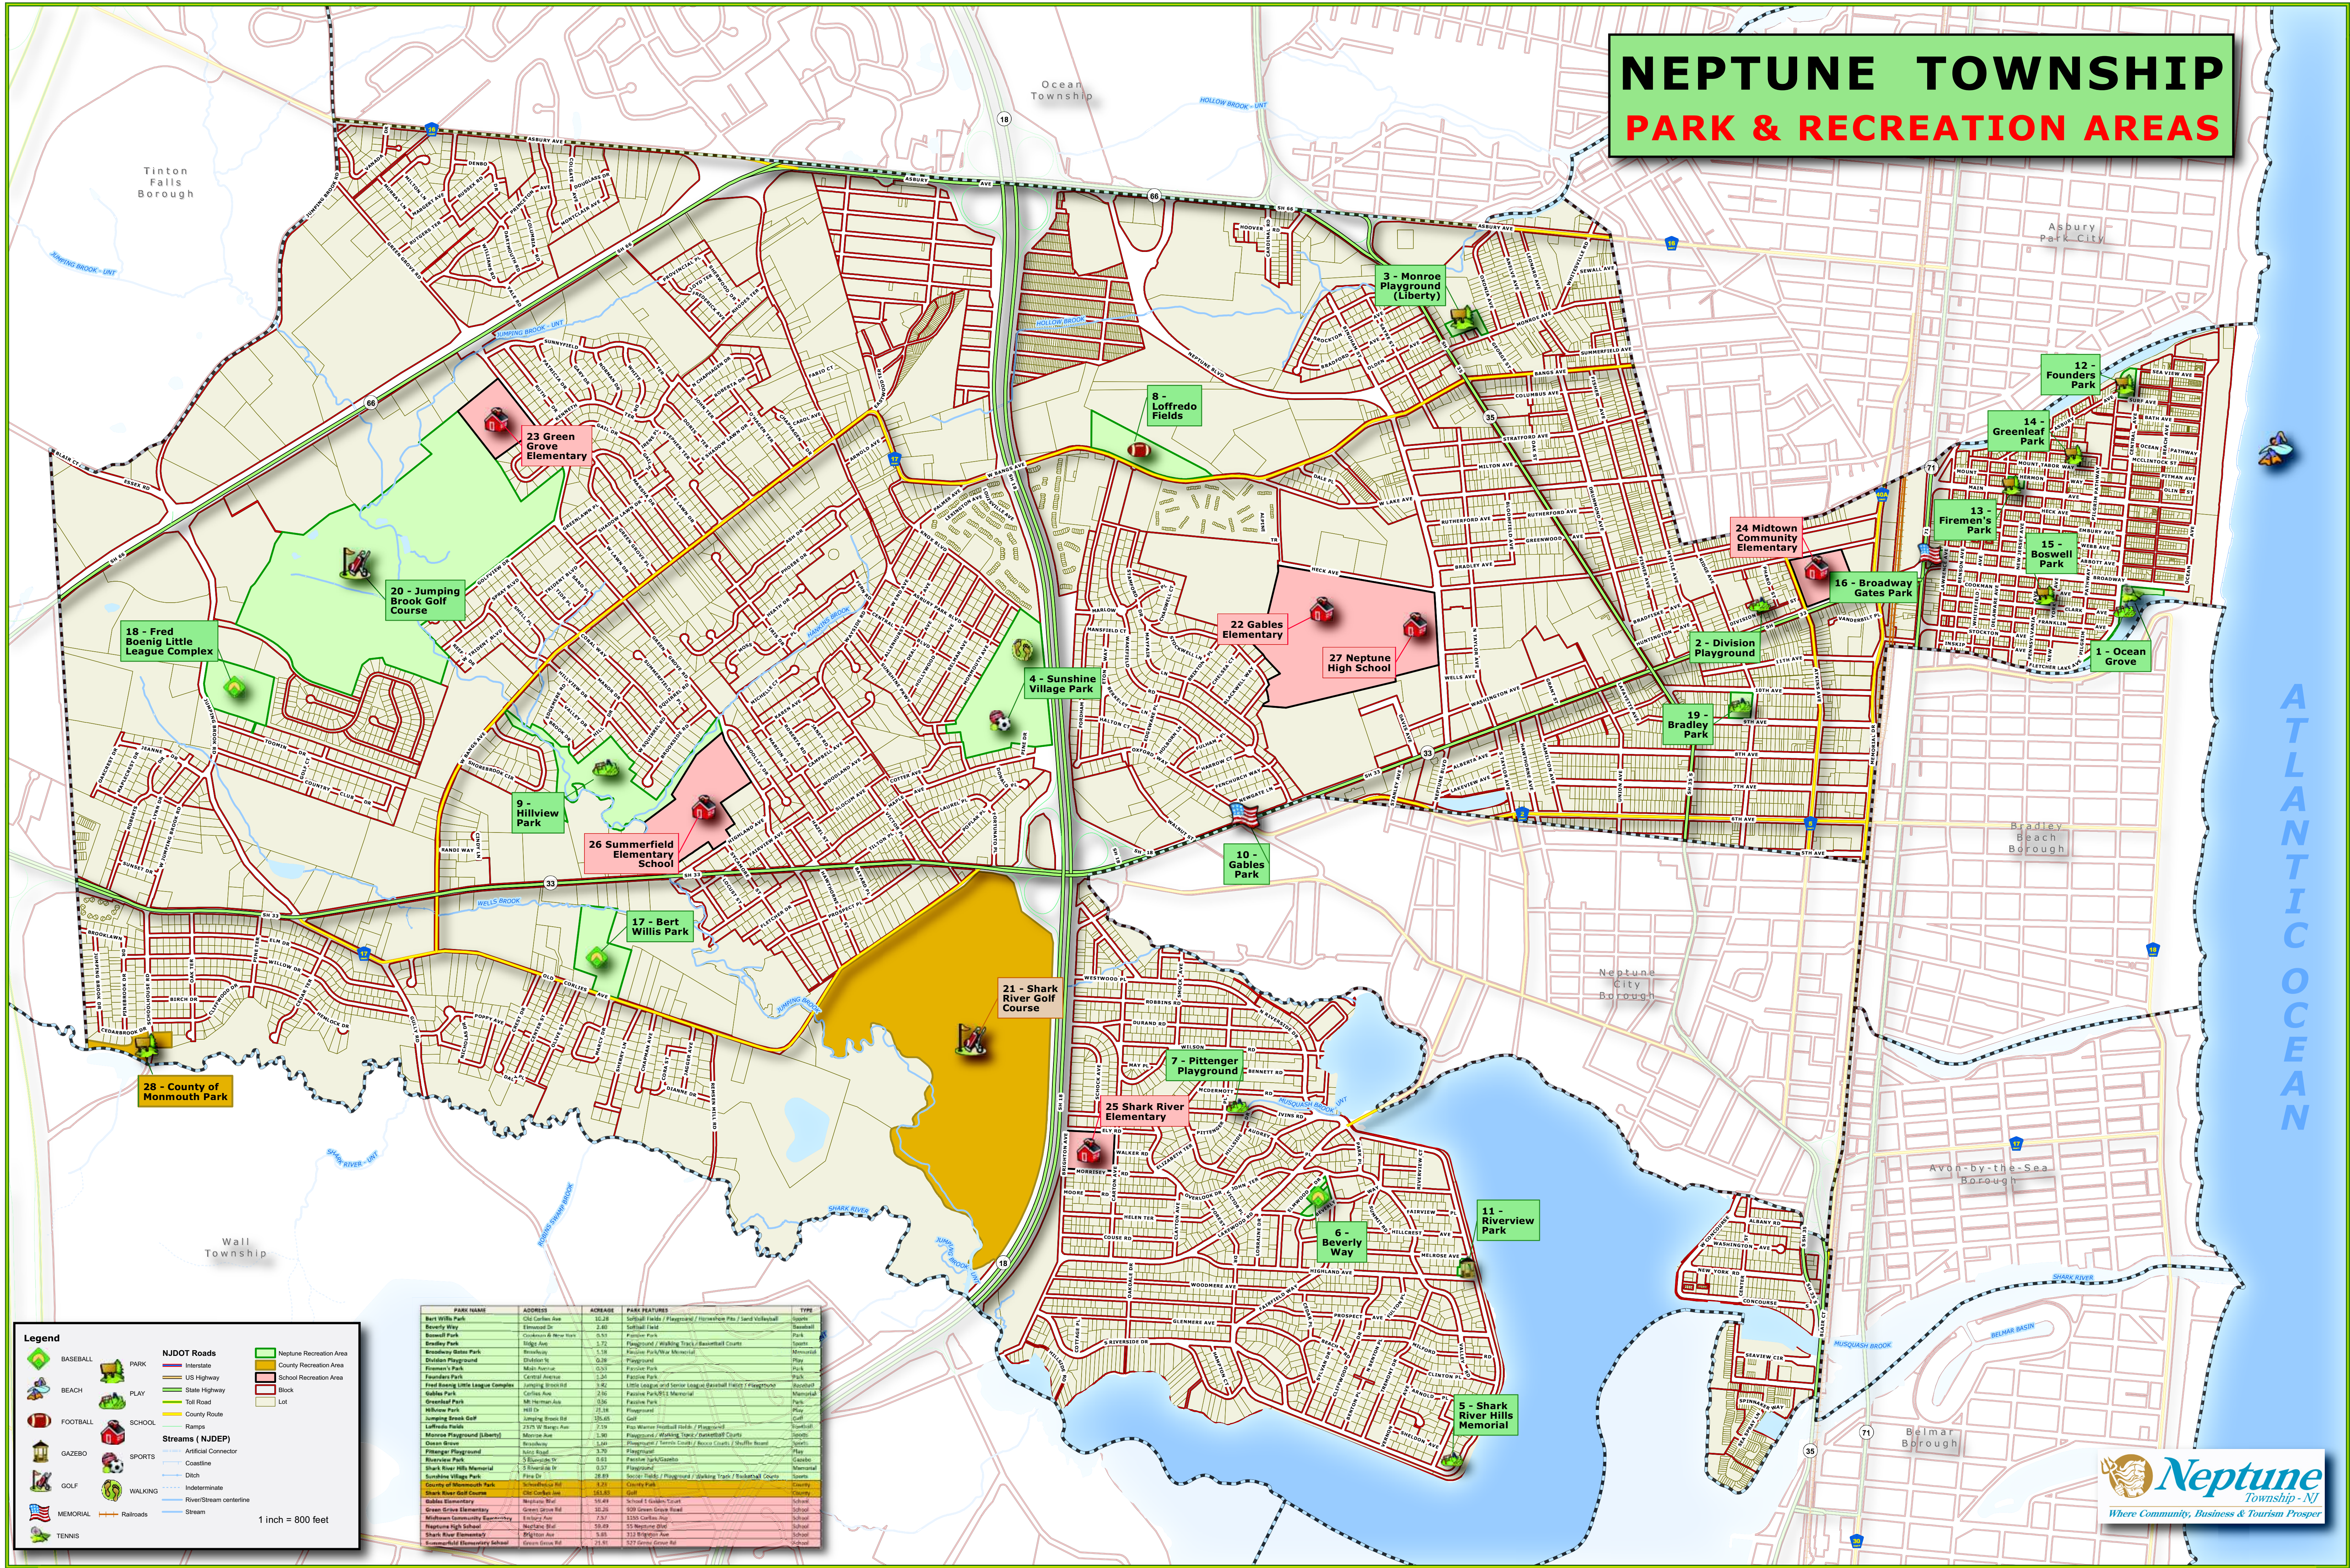

NEPTUNE TOWNSHIP PARK & RECREATION AREAS

Legend

- BASEBALL
- BEACH
- FOOTBALL
- GAZEBO
- GOLF
- MEMORIAL
- TENNIS
- PLAYGROUND
- SCHOOL
- SPORTS
- WALKING
- Artificial Connector
- Coastline
- Ditch
- Indeterminate
- River/Stream centerline
- Stream
- NJDOT Roads
  - Interstate
  - US Highway
  - State Highway
  - Toll Road
  - County Route
  - Ramps
- Streams (NJDEP)
  - Artificial Connector
  - Coastline
  - Ditch
  - Indeterminate
  - River/Stream centerline
  - Stream
- Neptune Recreation Area
- County Recreation Area
- School Recreation Area
- Block
- Lot

1 inch = 800 feet